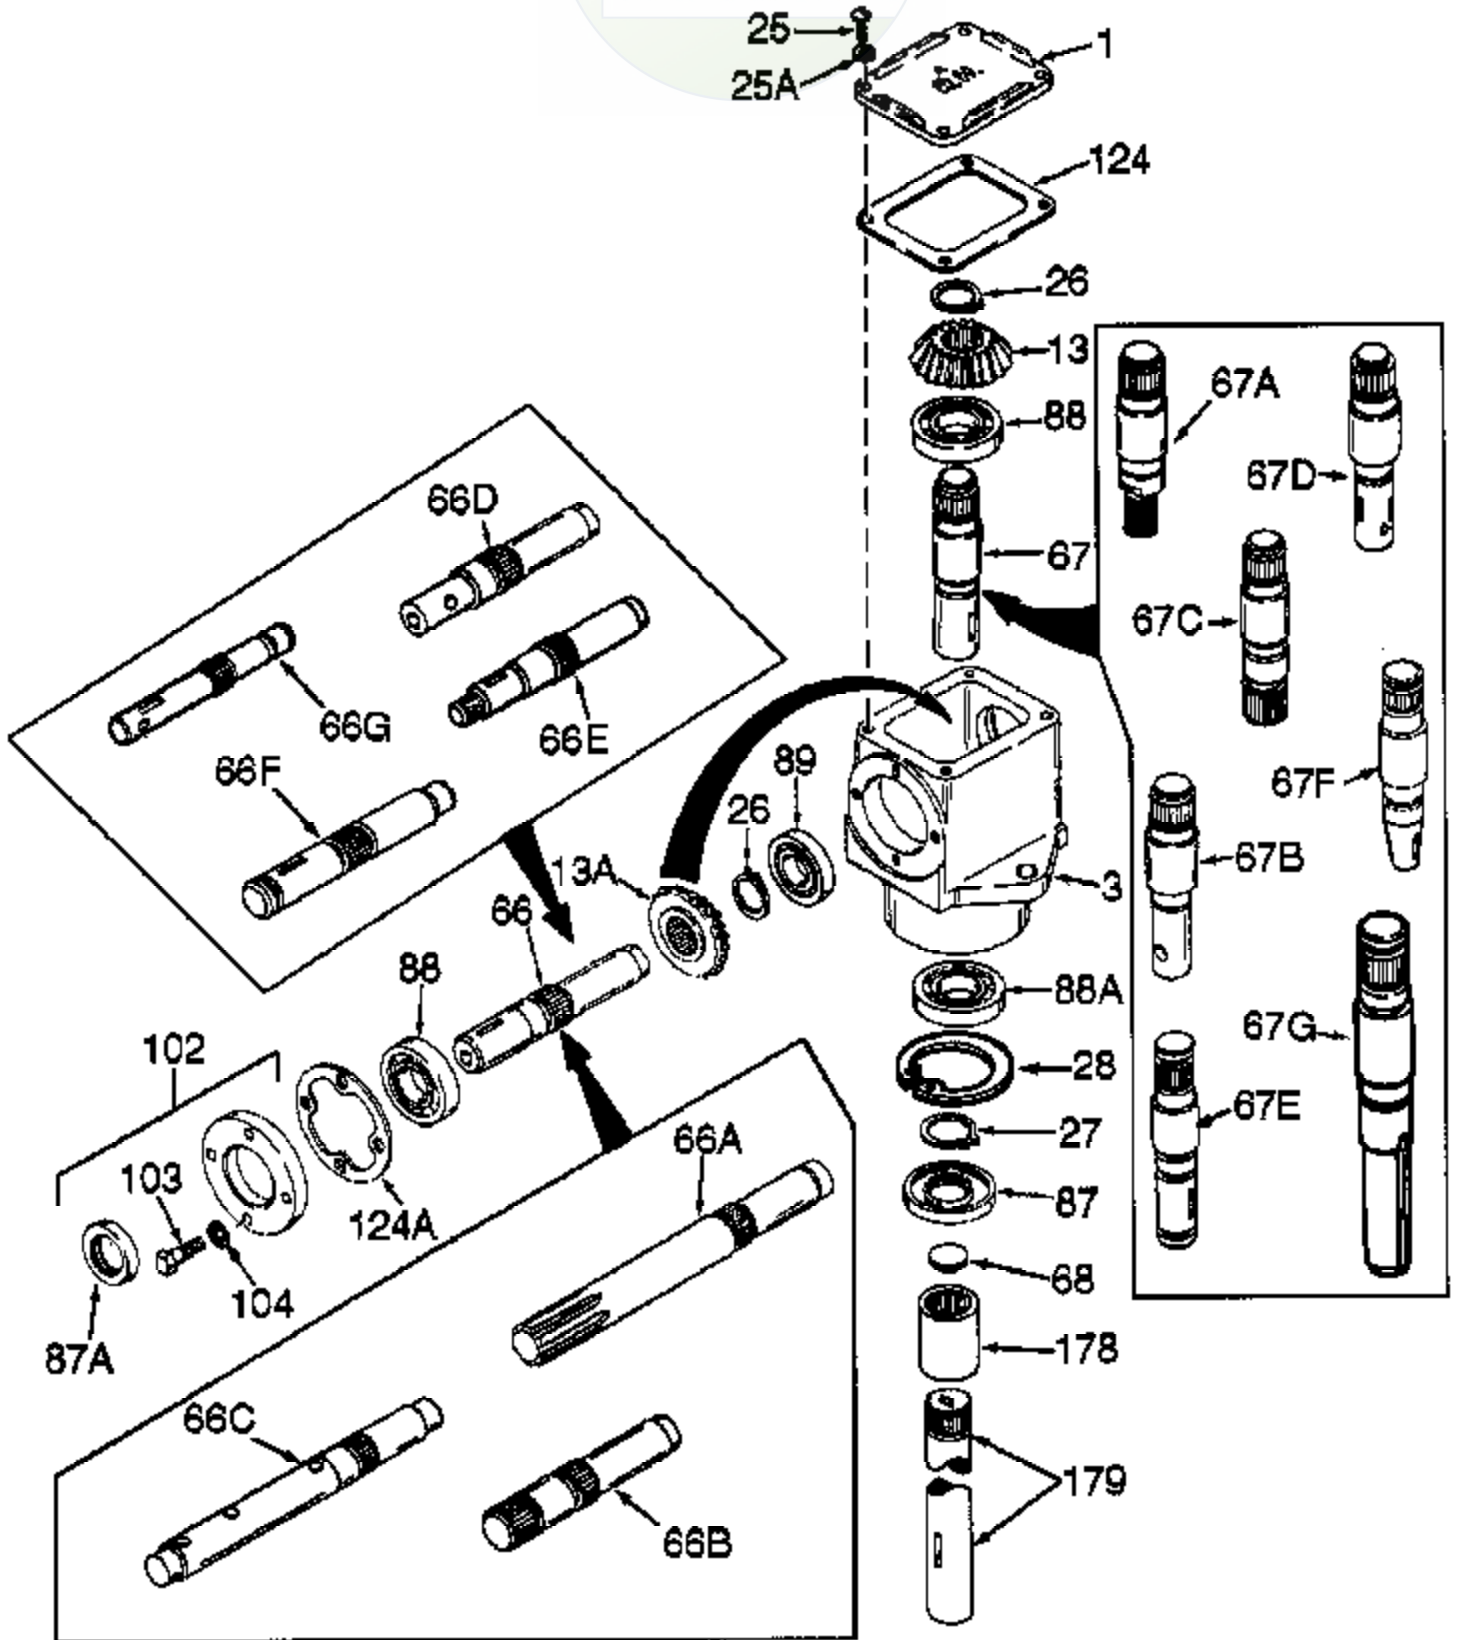

JOIST

SICHER IST DAS:
DAS ORIGINAL

Ref #	Part Number	Qty	Description
	794351		R.H. Head Ass'y (Incl. 1 thru 124A)
1	772034		Right Hand Cover
3	770026A		Right Angle Drive Housing
13A	778046		Miter Gear (22 teeth)(7/8" ID)
13	778046		Miter Gear (22 teeth)(7/8" ID)
25	792025		Screw, 10-24 x 1/2"
26	788018		Snap Ring
27	788019		Snap Ring
66G	776235		Input Shaft (5-39/64" long)
67E	776236		Output Shaft (4-5/8" long)
87A	788031		Oil Seal
87	788029		Oil Seal
88A	780034	RAD-4200-P91	Ball Bearing
88	780034	Peerless	Ball Bearing
89	780024		Ball Bearing
102	786029		Retainer Cap & Seal (Incl. 87A & 103)
103	792026		Screw, 1/4-20 x 7/8"
124	788028		Cover Gasket
124A	788030B		Cap Gasket